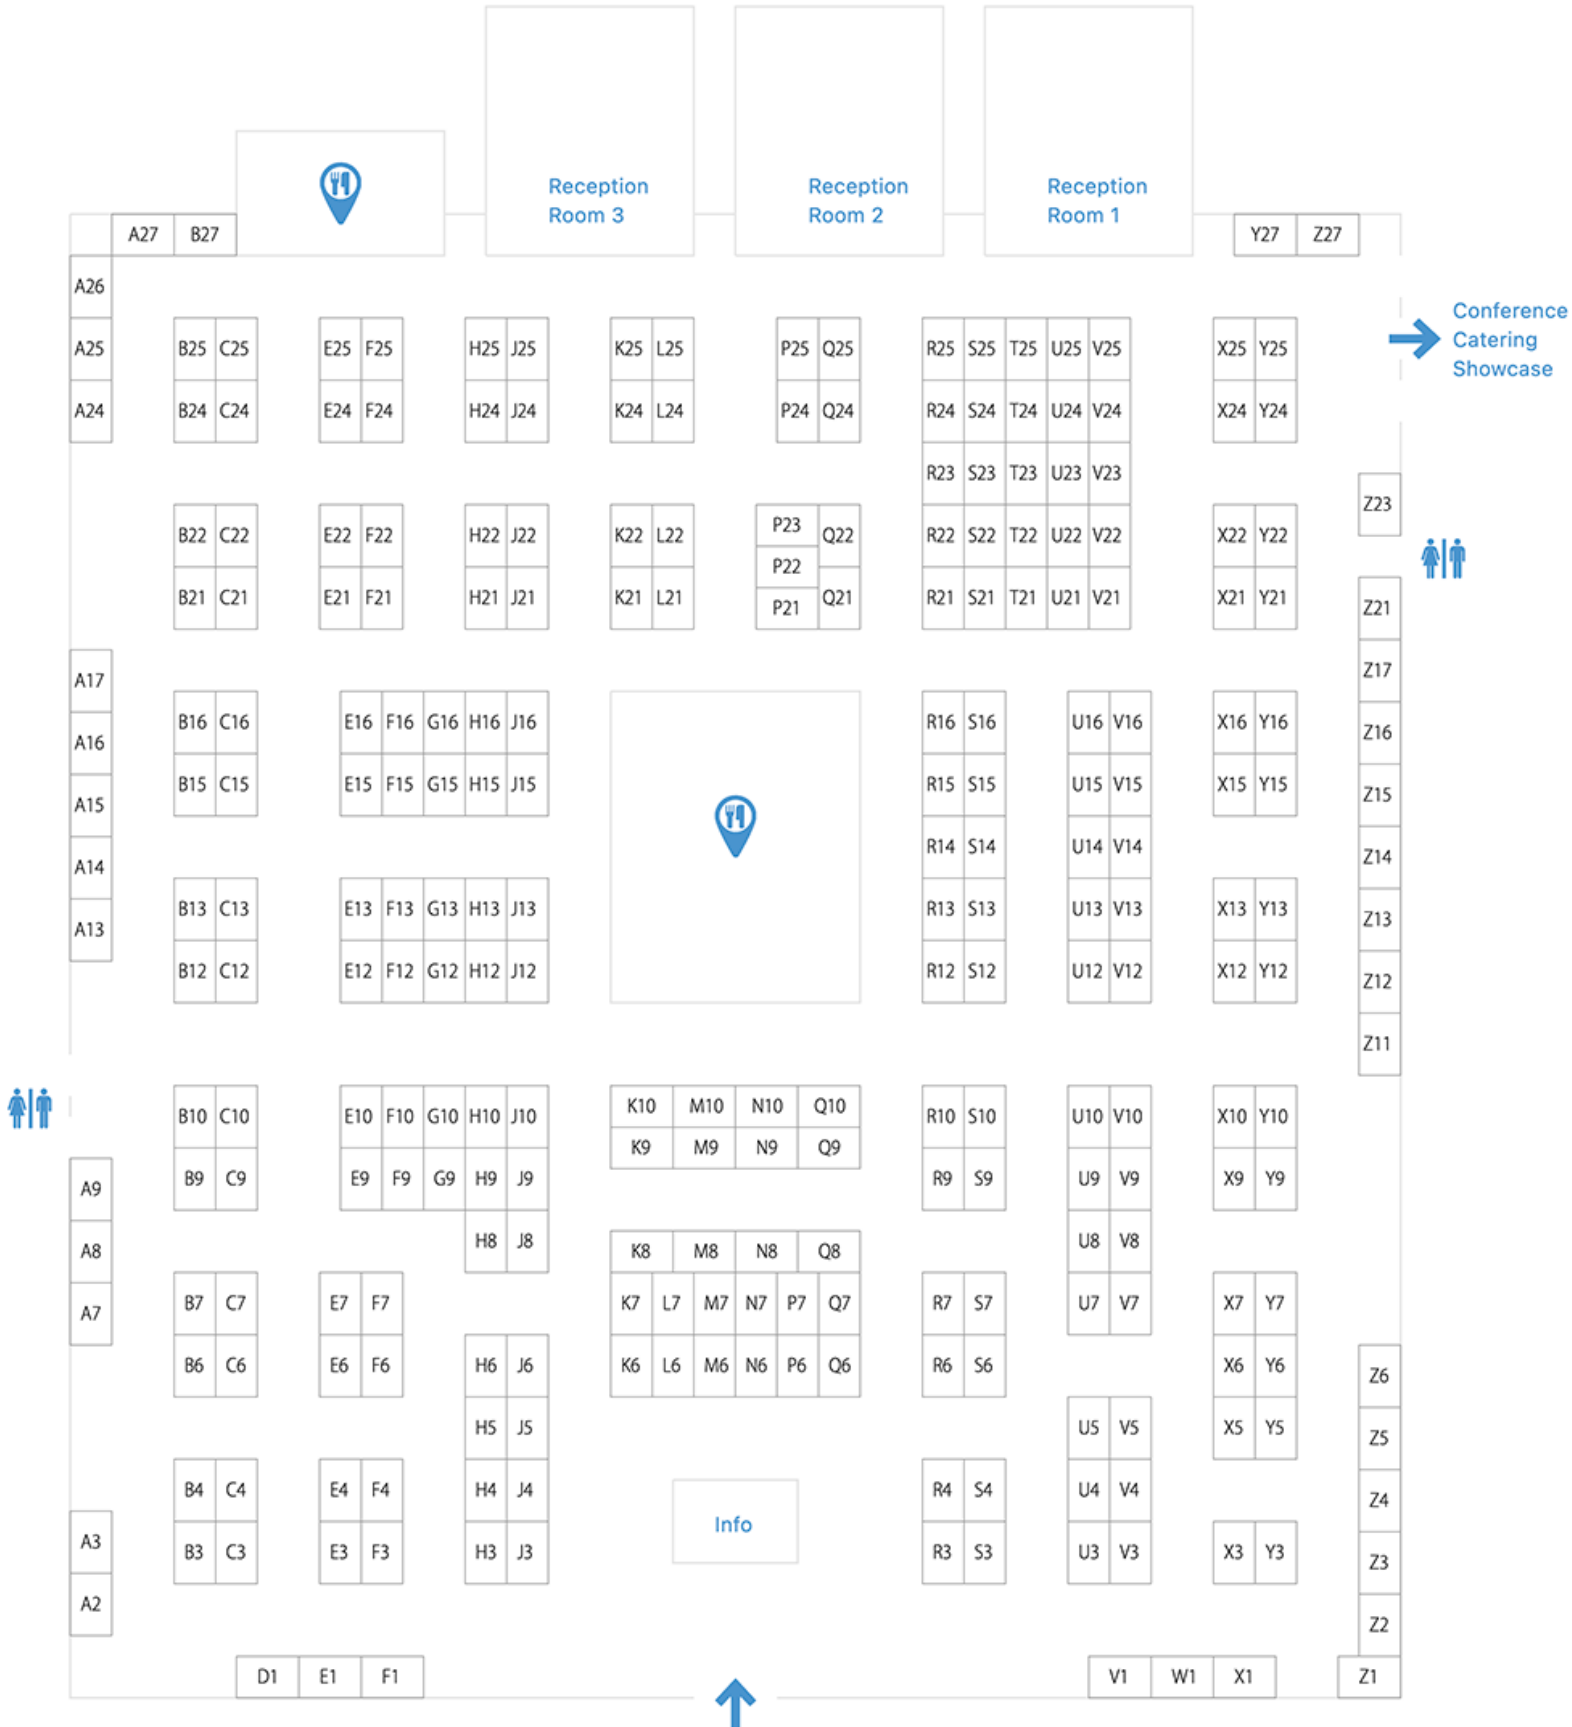

WOMEX 24, MANCHESTER, UK

MANCHESTER CENTRAL - TRADE FAIR MAP (subject to change)

TRADE FAIR HALL IMPRESSIONS