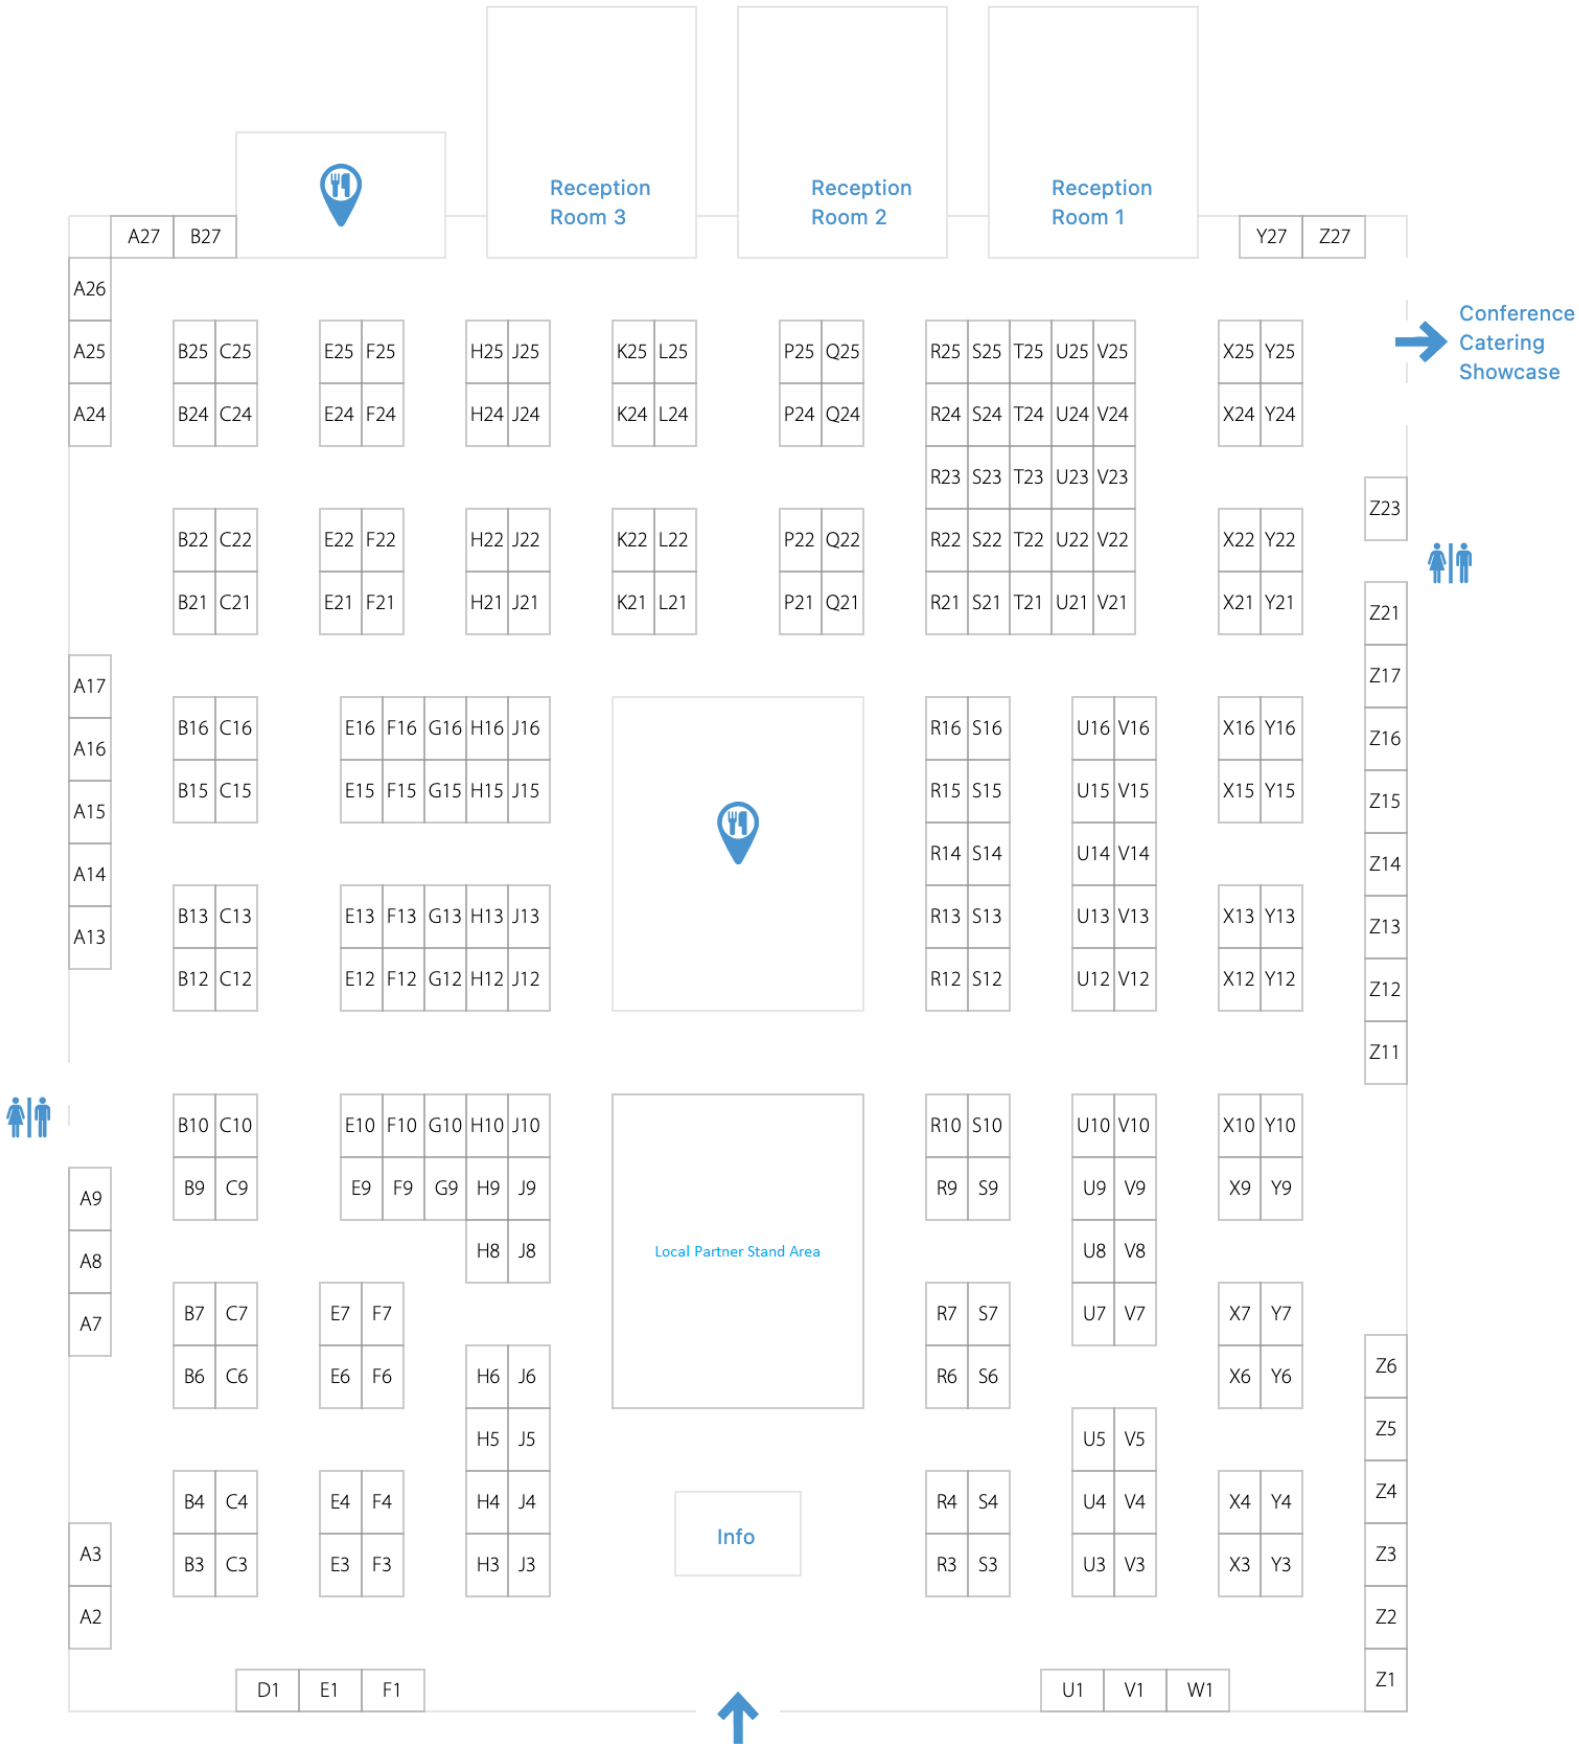

WOMEX 24, MANCHESTER, UK

MANCHESTER CENTRAL - PRELIMINARY TRADE FAIR MAP (subject to change)

TRADE FAIR HALL IMPRESSIONS